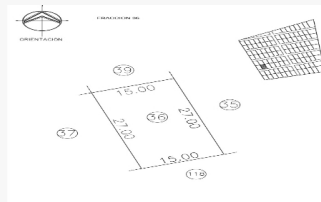

Location:

San Patricio / Land 36

Overview

ID Key: SPLOTE36

Antiquity: New

Category: Land

Situation: Sold out

Measures

Total area: 405.00 M²

Lot depth: 27.00 M

Lot width: 15.00 M

Description

San Patricio is located on the Mérida - Chicxulub road, just 10 minutes from the beautiful and quiet City of Mérida, ranked as the best city in the world by the "Condé Nast Traveler Magazine". It is also located less than 10 minutes from the tranquility of the beaches of Chicxulub Puerto, a destination that is part of the Yucatecan Emerald Coast, an area with increasing tourism and investment potential, which allows to generate surplus value to each of the lots of investment that are part of the project.