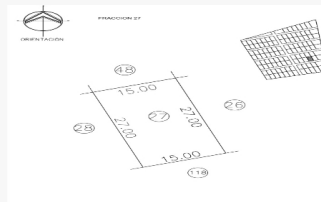

Location:

San Patricio / Land 27

Overview

ID Key: SPLOTE27

Antiquity: New

Category: Land

Situation: Sold out

Measures

Total area: 405.00 M²

Lot depth: 27.00 M

Lot width: 15.00 M

Description

San Patricio is located on the Mérida - Chicxulub road, just 10 minutes from the beautiful and quiet City of Mérida, ranked as the best city in the world by the "Condé Nast Traveler Magazine". It is also located less than 10 minutes from the tranquility of the beaches of Chicxulub Puerto, a destination that is part of the Yucatecan Emerald Coast, an area with increasing tourism and investment potential, which allows to generate surplus value to each of the lots of investment that are part of the project.